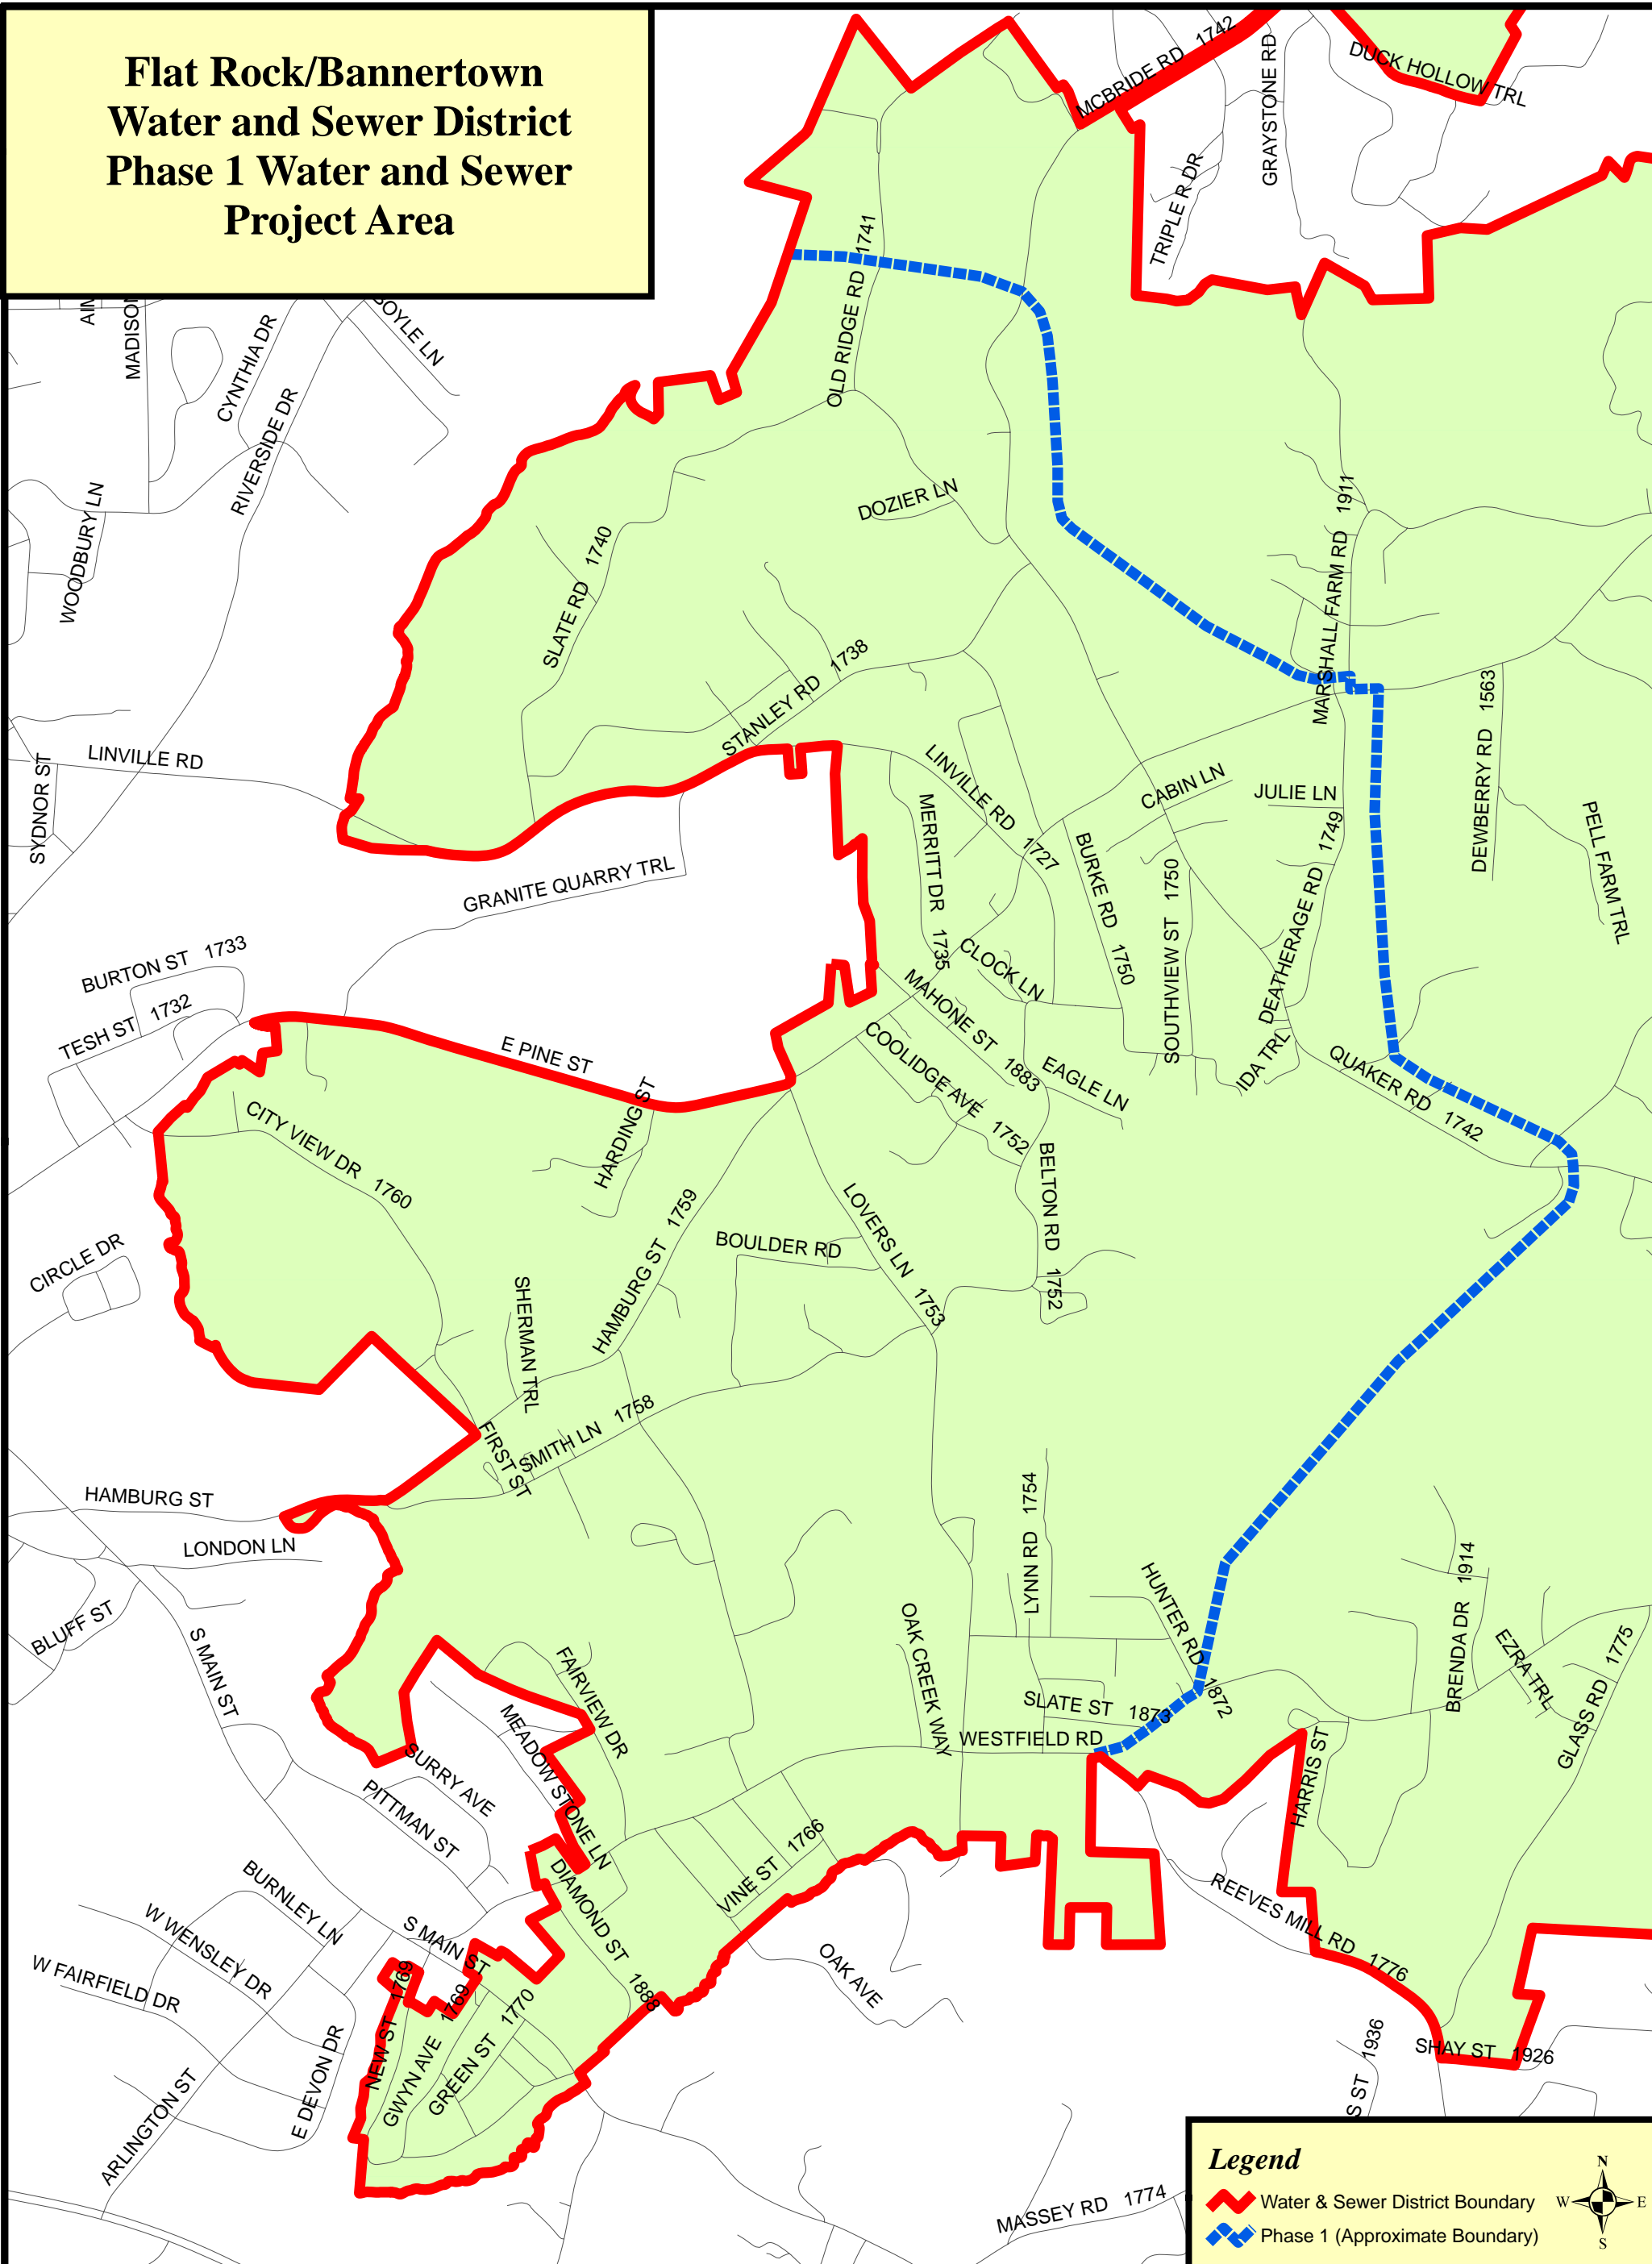

Flat Rock/Bannertown Water and Sewer District Phase 1 Water and Sewer Project Area

Legend

- Water & Sewer District Boundary
- Phase 1 (Approximate Boundary)